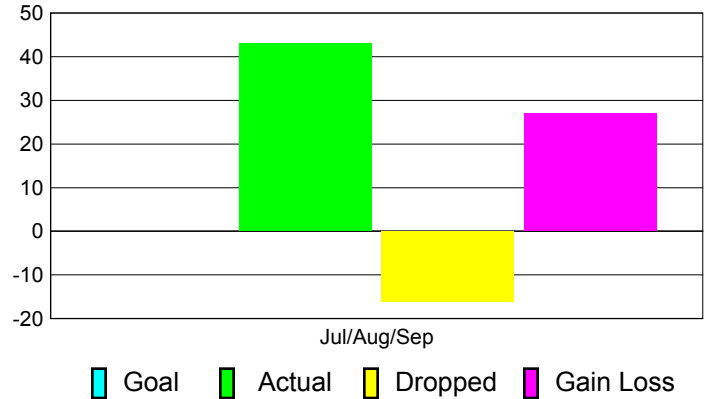

### YTD Status Quo Clubs 2012-2013

Status Quo Clubs Compared to Status Quo Members

## MEMBERSHIP

**Membership Results**  
2012-2013

**Membership**  
2011-2012

Month	Net Memb Goal	Actual New Memb	Actual Dropped Memb	Gain/Loss of Memb	Gain/Loss of Memb
Jul/Aug/Sep		43	-16	27	27
<b>Totals</b>		<b>43</b>	<b>-16</b>	<b>27</b>	<b>27</b>

### Membership Results 2012-2013

Goal, New, Dropped, Gain/Loss

### Comparison of Membership Gain/Loss

Current Year Compared to the Previous Year